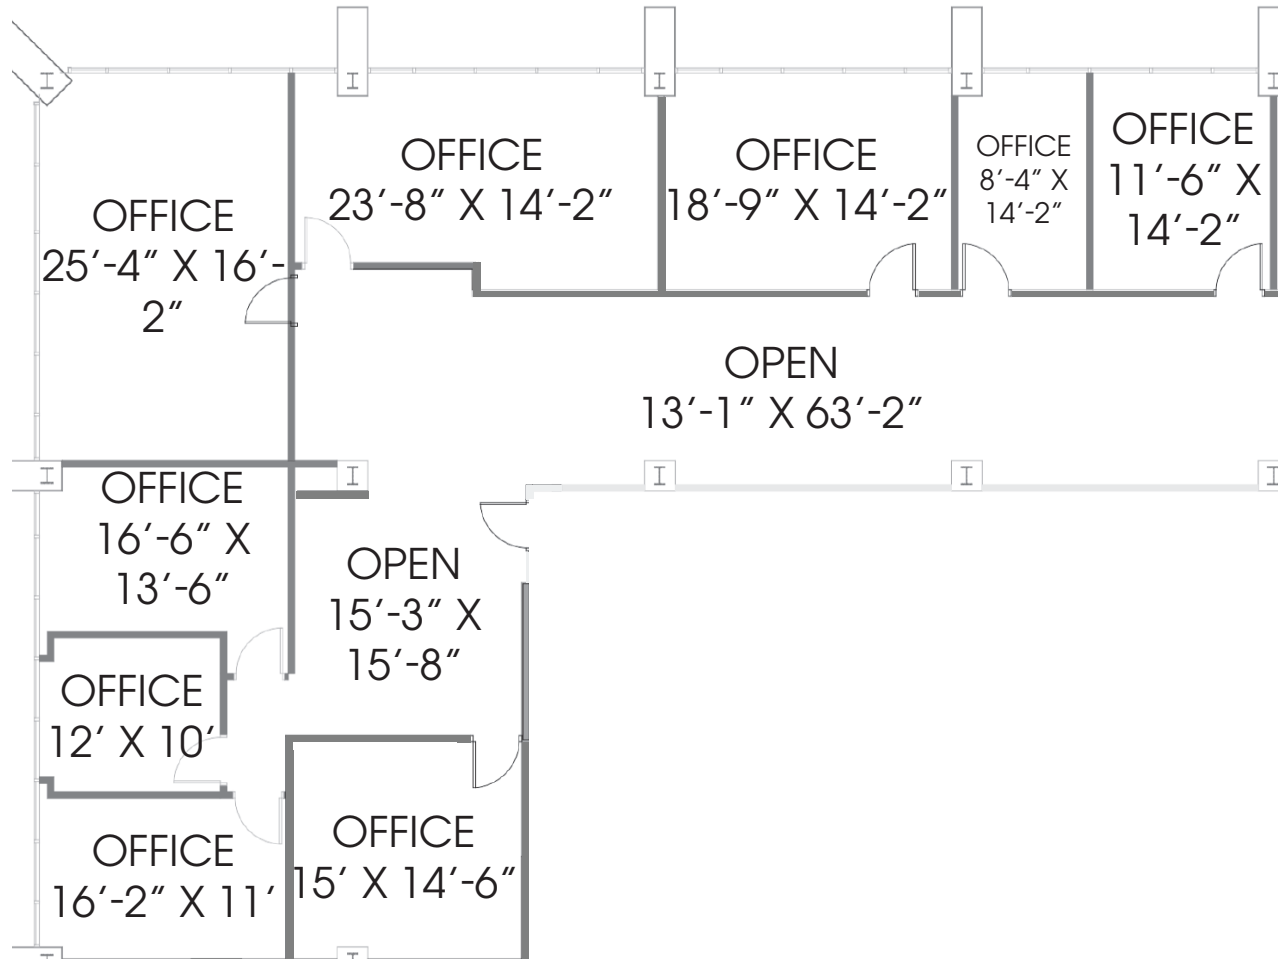

SUITE 306
3,846 RSF

KEY PLAN - 3RD FLOOR

MIDTOWN TOWER

13101 Preston Road, Dallas Texas 75240